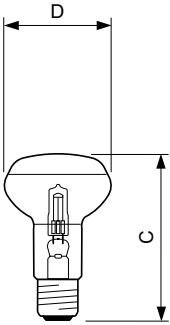

Product data

General Information	
Cap-Base	E27 [E27]
Bulb Shape	NR63 [NR 63mm]
Operating Position	UNIVERSAL [Any or Universal (U)]
Nominal Lifetime (Nom)	2000 h
Life With 3 Hour Per Day Use	2 a
Switching Cycle	8000X
Light Technical	
Beam Angle (Nom)	30 °
Luminous Flux (Rated) (Nom)	270 lm
Luminous Intensity (Max)	750 cd
Rated Beam Angle	30 °
Correlated Color Temperature (Nom)	2800 K
Color Rendering Index (Nom)	100
LLMF At End Of Nominal Lifetime (Min)	80 %
Luminous Flux In 90° Cone (Rated)	270 lm
Operating and Electrical	
Power (Rated) (Nom)	42.0 W
Lamp Current (Nom)	0.18 A

Wattage Equivalent	55 W
Starting Time (Nom)	0.0 s
Warm Up Time To 60% Light (Nom)	instant full light
Power Factor (Nom)	1
Voltage (Nom)	230 V
Controls and Dimming	
Dimmable	Yes
Mechanical and Housing	
Bulb Finish	Frosted
Approval and Application	
Energy Efficiency Label (EEL)	D
Energy Consumption kWh/1000 h	42 kWh
Luminaire Design Requirements	
Cap-Base Temperature (Max)	130 °C
Product Data	
Full product code	872790025195125

Halogen Classic Reflector

Order product name	EcoClassic 42W E27 230V NR63 FR 1CT/10
Order code	925636044201
Material Nr. (12NC)	925636044201

Dimensional drawing

HalClass 42W E27 230V NR63 30D FR

Product	D	C
EcoClassic 42W E27 230V NR63 FR 1CT/10	64 mm	104 mm